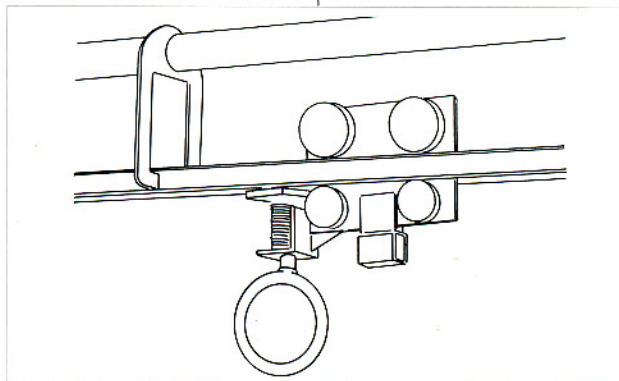

### SPECIAL CARRIERS

We are able to fabricate any carrier to suit all our range of curtain tracks to carry lights, camera equipment, welding curtains etc.

Working of the special carriers may be by all the standard methods - electric controller, handwinch, handline or walkalong.

Both straight and curved tracks are suitable for use with special carriers.

**Ballraced carrier with internal spring lock for carrying lights etc. A hook pole is used to pull down the sprung ring thus enabling the unit to be moved to any position and locked.**

**Ball raced carrier to support tracks running up-down stage.**

The range of loadings that can be carried is dependant upon the span that the track is fixed at, but any modification can be made to either the track fabrication or the carrier to enable virtually any normal load to be used.