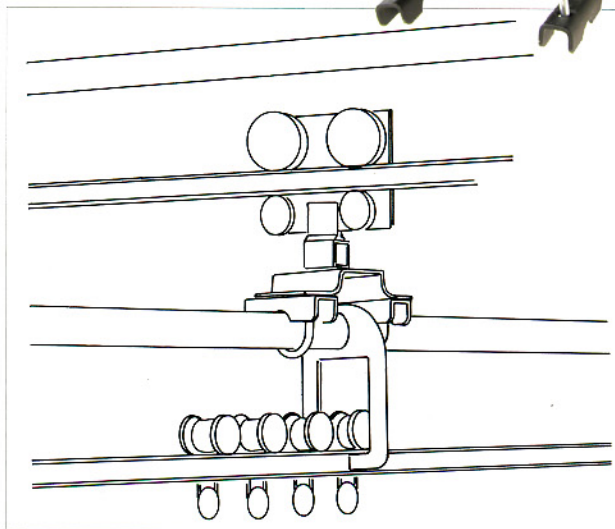

### SPECIAL CARRIERS

We are able to fabricate any carrier to suit all our range of curtain tracks to carry lights, camera equipment, welding curtains etc.

Working of the special carriers may be by all the standard methods - electric controller, handwinch, handline or walkalong.

Both straight and curved tracks are suitable for use with special carriers.

**Ballraced carrier with internal spring lock for carrying lights etc. A hook pole is used to pull down the sprung ring thus enabling the unit to be moved to any position and locked.**

**Ball raced carrier to support tracks running up-down stage.**

The range of loadings that can be carried is dependant upon the span that the track is fixed at, but any modification can be made to either the track fabrication or the carrier to enable virtually any normal load to be used.