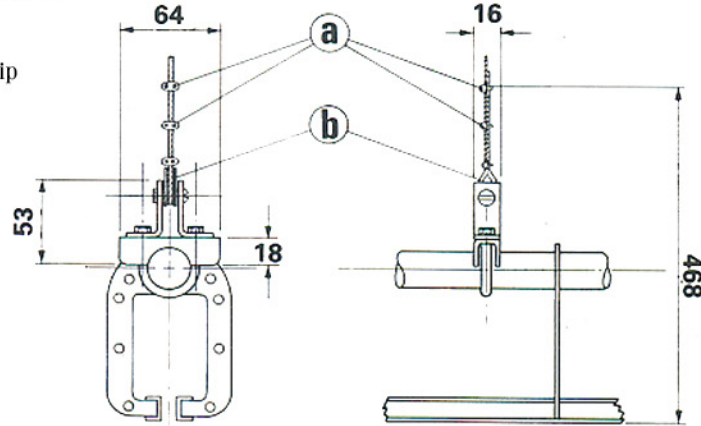

- a) Cable Grip
- b) Thimble

All dimensions in mm