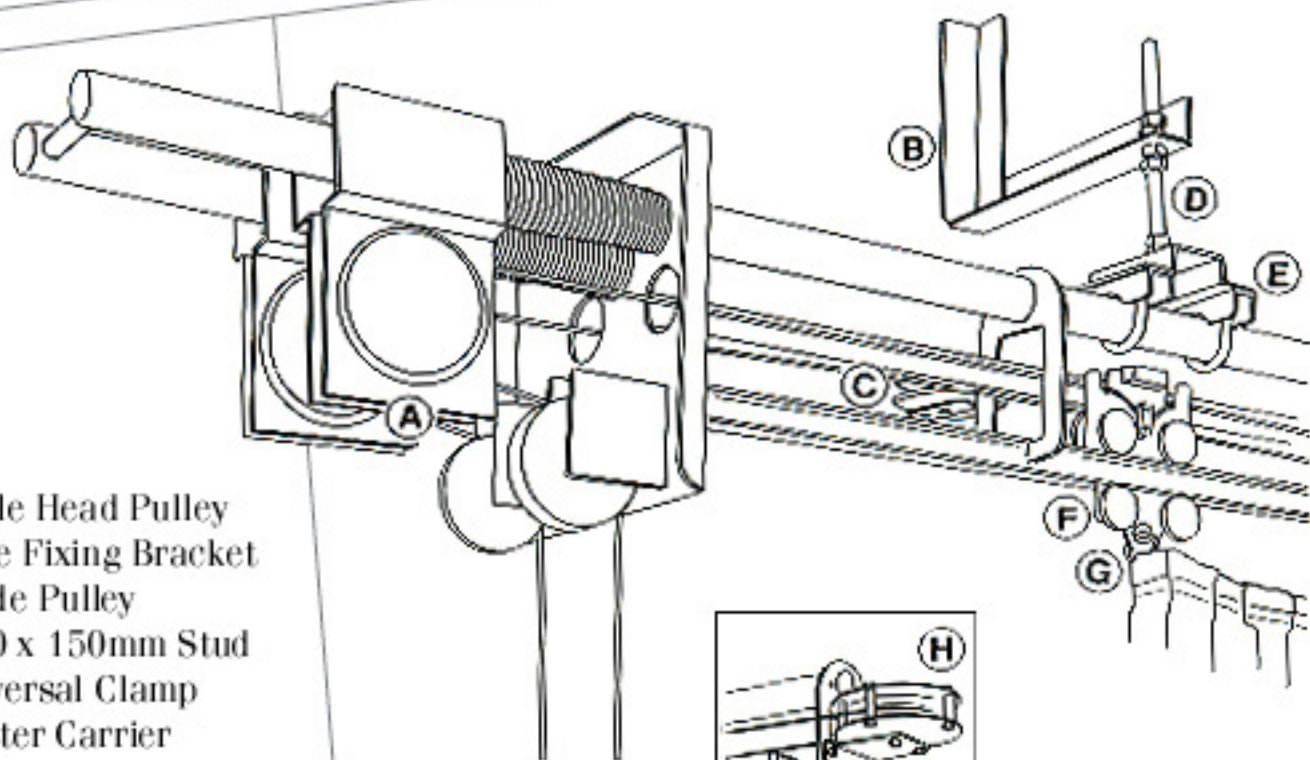

T60 Curtain Track

- A T60 Cable Head Pulley
- B T60 Face Fixing Bracket
- C T60 Guide Pulley
- D T60 M10 x 150mm Stud
- E T60 Universal Clamp
- F T60 Master Carrier
- G Tab Hook
- H T60 Return Pulley

Hall Stage

PURVEYORS OF INNOVATIVE ENGINEERING SINCE 1898

Unit 4, Cosgrove Way, Luton, Beds, LU1 1XL
Tel: 0845 345 4255 Fax: 0845 345 4256
sales@hallstage.com www.hallstage.com

T60 Curtain Track Systems

- A) T60 Line Guide
- B) T60 Master Carrier
- C) T60 Overlap Clips
- D) Tab Hook
- E) T60 Stop Bracket
- F) T60 Tube Fixing Clip
- G) T60 Hand Line Head Pulley
- H) T60 Floor Fixing Pulley
- I) T60 Weight Floor Pulley
- J) T60 Guide Pulley