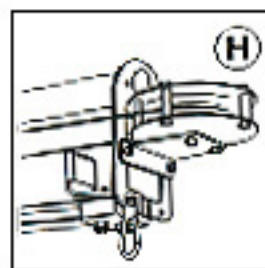

T60 Curtain Track

- A T60 Cable Head Pulley
- B T60 Face Fixing Bracket
- C T60 Guide Pulley
- D T60 M10 x 150mm Stud
- E T60 Universal Clamp
- F T60 Master Carrier
- G Tab Hook
- H T60 Return Pulley

Hall Stage

PURVEYORS OF INNOVATIVE ENGINEERING SINCE 1898

Unit 4, Cosgrove Way, Luton, Beds, LU1 1XL
Tel: 0845 345 4255 Fax: 0845 345 4256
sales@hallstage.com www.hallstage.com

T60 Curtain Track Systems

- A) T60 Line Guide
- B) T60 Master Carrier
- C) T60 Overlap Clips
- D) Tab Hook
- E) T60 Stop Bracket
- F) T60 Tube Fixing Clip
- G) T60 Hand Line Head Pulley
- H) T60 Floor Fixing Pulley
- I) T60 Weight Floor Pulley
- J) T60 Guide Pulley