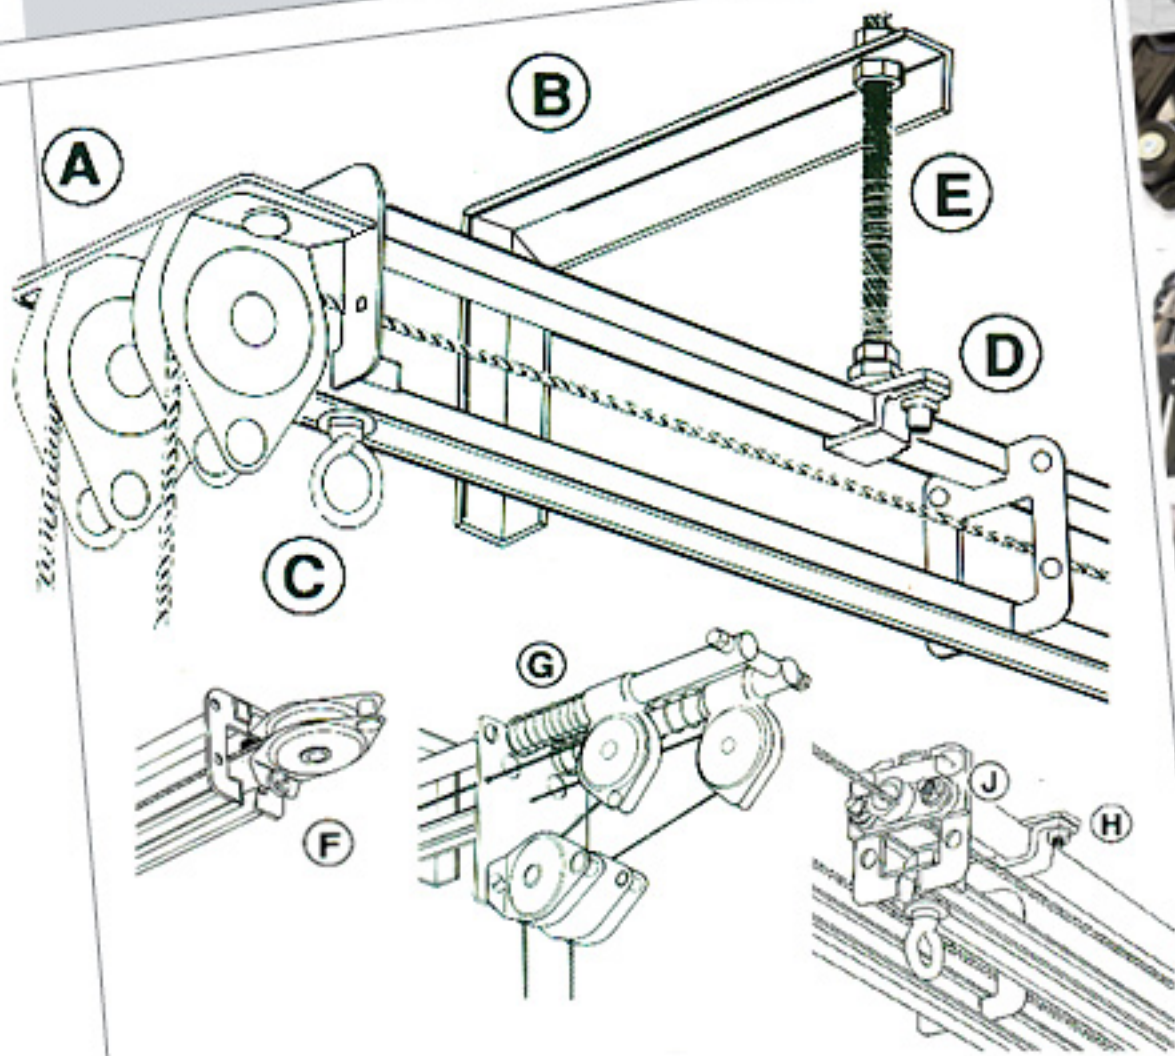

Hall Stage

PURVEYORS OF INNOVATIVE ENGINEERING SINCE 1988

Unit 4, Cosgrove Way, Luton, Beds, LU1 1XL
Tel: 0845 345 4255 Fax: 0845 345 4256
sales@hallstage.com www.hallstage.com

T400 Curtain Track

- A T400 Handline Head Pulley
- B T400 Face Fixing Bracket
- C T400 Stop Bracket
- D T400 Stud Fixing Saddle
- E T400 M8 x 150mm Stud
- F T400 Return Pulley
- G T400 Cable Head Pulley
- H T400 Overlap Clip
- J T400 Line Guide

Hall Stage

PURVEYORS OF INNOVATIVE ENGINEERING SINCE 1988

Unit 4, Gosgrove Way, Luton, Beds, LU1 1XL

Tel: 0845 345 4255 Fax: 0845 345 4256

sales@hallstage.com www.hallstage.com

T400 Track Systems

- A) T400 Curve Guide Roller
- B) T400 Slider Carrier
- C) Curve Guide Rail
- D) T400 Slider Leader
- E) T400 Top Fixing Saddle