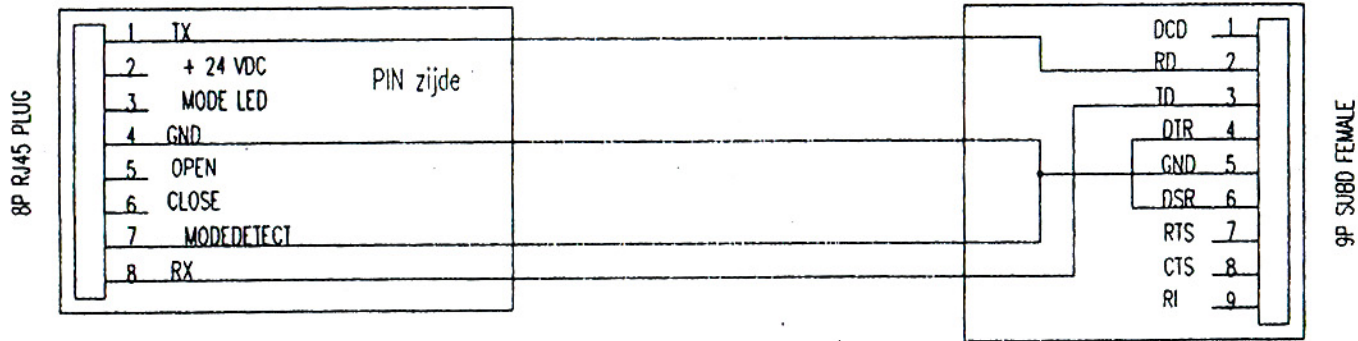

T300 Computer Cable Wiring Diagram

Computercable for software T300 system.

Van 8P RJ45 PLUG TO 9P SUBD FEMALE CABLE