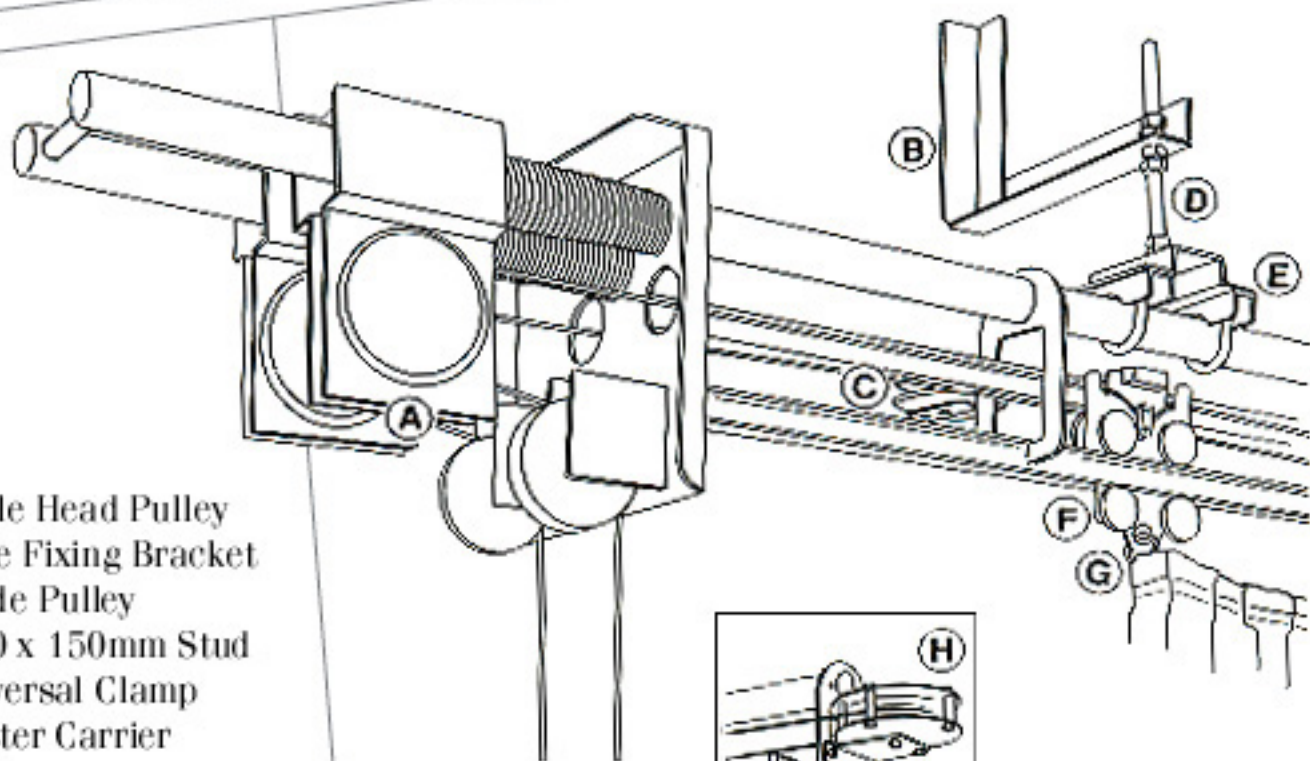

## T60 Curtain Track

- A T60 Cable Head Pulley
- B T60 Face Fixing Bracket
- C T60 Guide Pulley
- D T60 M10 x 150mm Stud
- E T60 Universal Clamp
- F T60 Master Carrier
- G Tab Hook
- H T60 Return Pulley

## T60 Curtain Track Systems

- A) T60 Line Guide
- B) T60 Master Carrier
- C) T60 Overlap Clips
- D) Tab Hook
- E) T60 Stop Bracket
- F) T60 Tube Fixing Clip
- G) T60 Hand Line Head Pulley
- H) T60 Floor Fixing Pulley
- I) T60 Weight Floor Pulley
- J) T60 Guide Pulley