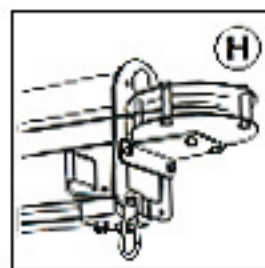

## T60 Curtain Track

- A T60 Cable Head Pulley
- B T60 Face Fixing Bracket
- C T60 Guide Pulley
- D T60 M10 x 150mm Stud
- E T60 Universal Clamp
- F T60 Master Carrier
- G Tab Hook
- H T60 Return Pulley

## T60 Curtain Track Systems

- A) T60 Line Guide
- B) T60 Master Carrier
- C) T60 Overlap Clips
- D) Tab Hook
- E) T60 Stop Bracket
- F) T60 Tube Fixing Clip
- G) T60 Hand Line Head Pulley
- H) T60 Floor Fixing Pulley
- I) T60 Weight Floor Pulley
- J) T60 Guide Pulley